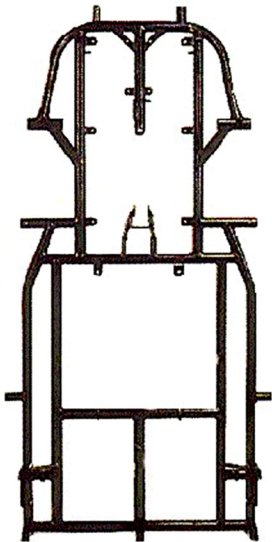

CRONUS

*Image shown with optional Standard Edt Graphics Kit

CRONUS - RENTAL

- Wheelbase** - 1070mm
- Main Tubing** - 32mm Imported Italian Chromoly
- Axle** - 30mm H/T Hollow
- Axle Bearing** - x 3 Heavy Duty SKF Precision
- Axle Housing** - x 3 Quick Release - Alloy
- Brake** - Wright Hydraulic - Self-Adjusting
- Brake Disc** - 8 x 210mm Steel
- Disc Protection** - Nylon Impact Shoe
- Seat** - Plastic Heavy Duty XL - Tillet
- Seat Stays** - Side - Removable
- Seat Support** - Rear Hoop - Removable
- Wheels** - 100% Machined Aluminium - Mono
- Stub Axles** - Heavy Duty (M10 King Pin, 17mm Shaft)
- Stub Axle Yokes** - Removable (Heavy Duty M10 King Pin)
- Steering Column** - Ackerman
- Steering Boss** - Angled - Twin Bolt
- Steering Wheel** - 300mm - Heavy Duty - Aluminium Spoke
- Track Rods** - Heavy Duty - Nylon - End Sleeves (Deformable)
- Pedals** - Adjustable Height - Flip Over
- Body Protection** - Heavy Duty - Full Wrap Around
- Axle Cover** - Plastic - Quick Release
- Engines** - Honda GX160 - 5.5HP x 2 (Degoverned)
- Clutches** - MaxTorque 428-P 12T
- Sprockets** - Steel 428-P 42T
- Fuel System** - Remote Fuel Pumps/Engine Covers
- Engine Mounting** - Multi Hole/Flush Fitting Clamps
- Tyres** - Duro Slicks
- Weight** - 110kgs

Twin Engine (Factory Assembled) - P.O.A.
Honda GX160 (x2) - 11.0hp

Single Engine (Factory Assembled) - P.O.A.
Honda GX200 - 6.5hp

Single Engine (Factory Assembled) - P.O.A.
Honda GX270 - 9.0hp

Optional Extra - P.O.A.
Factory Bespoke Sticker kit