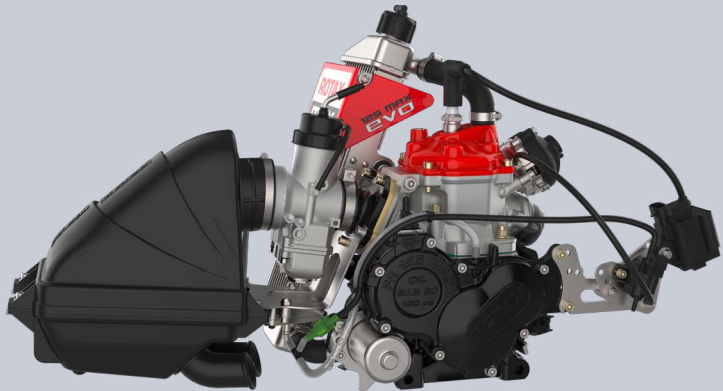

125 MAX EVO ENGINE SERIES

PERFORMANCE GRAPHS - 125 MAX EVO ENGINE SERIES

- 125 MAX DD2 evo
- 125 Senior MAX DD2 evo
- 125 Junior MAX DD2 evo
- 125 Mini MAX DD2 evo MY20
- 125 Micro MAX DD2 evo MY20

* Performance figures according to ISO 15550 and ISO 4106

DESCRIPTION

Age	14+ years**
Race class	leisure / club / national or international
Maximum Performance	22 kW / 30 hp at 11,500 rpm
Maximum torque	21 Nm at 9,000 rpm
Weight	bare engine: 12.0 kg / 26.5 lbs with complete power pack: 23.1 kg / 51.0 lbs
Special features	cylinder with electronically controlled exhaust valve
Power Pack	intake silencer, carburetor, fuel pump, engine, exhaust system, radiator, battery box incl. cover, cable harness, OFF/ON/START switch, relay
Chassis compatibility	wheel base 1,040 mm