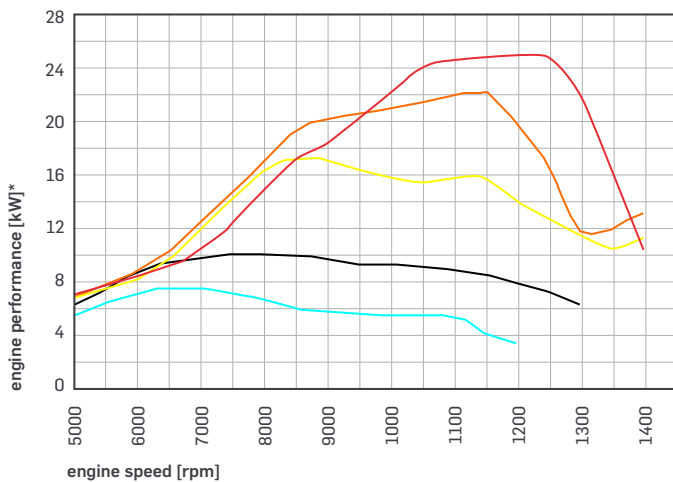

125 MAX EVO ENGINE SERIES

PERFORMANCE GRAPHS - 125 MAX EVO ENGINE SERIES

- 125 MAX DD2 evo
- 125 Senior MAX DD2 evo
- 125 Junior MAX DD2 evo
- 125 Mini MAX DD2 evo MY20
- 125 Micro MAX DD2 evo MY20

* Performance figures according to ISO 15550 and ISO 4106

DESCRIPTION

Age	14+ years**
Race class	leisure / club / national or international
Maximum Performance	22 kW / 30 hp at 11,500 rpm
Maximum torque	21 Nm at 9,000 rpm
Weight	bare engine: 12.0 kg / 26.5 lbs with complete power pack: 23.1 kg / 51.0 lbs
Special features	cylinder with electronically controlled exhaust valve
Power Pack	intake silencer, carburetor, fuel pump, engine, exhaust system, radiator, battery box incl. cover, cable harness, OFF/ON/START switch, relay
Chassis compatibility	wheel base 1,040 mm